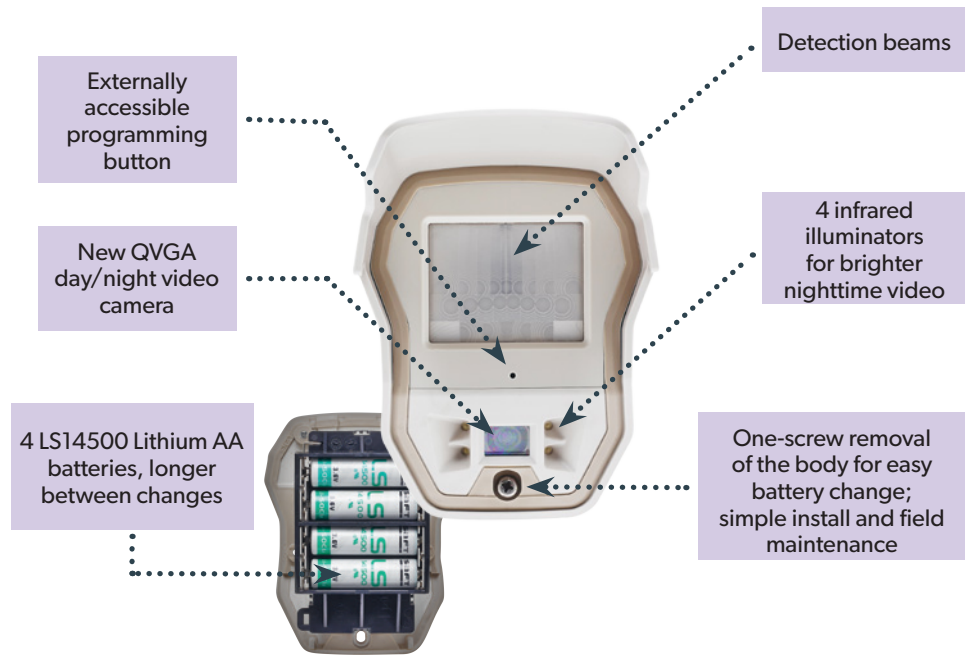

PERIMETER PROTECTION OUTDOOR VIDEO LIVE MOTION VIEWER OSMVC